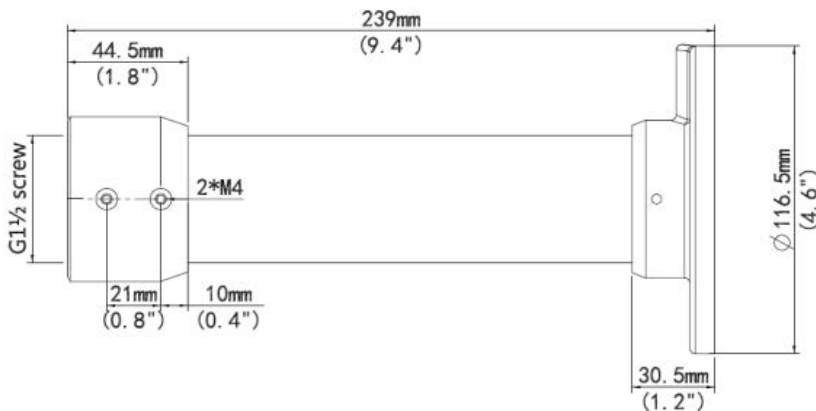

Bracket	
Dimensions	Ø 116.5 x 239mm
Weight	0.67kg
Material	Aluminum alloy

**Used for:**  
**INLGDO4PTZ33X; INLGDO4PTZ25X**

**XLGCE45**  
**PTZ Pendant Dome**  
**Mount 9 inch**

\*Design and specifications are subjects to change without notice.