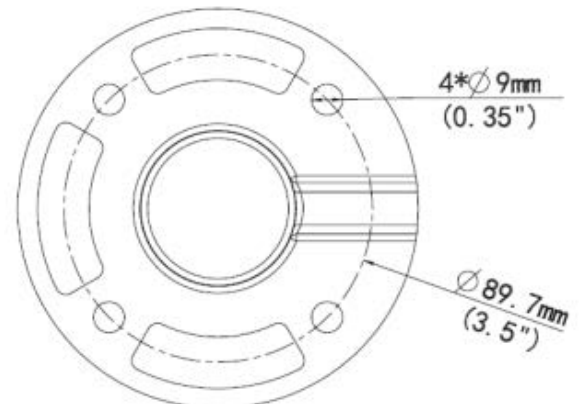

Bracket	
Dimensions	Ø 116.5 x 239mm
Weight	0.67kg
Material	Aluminum alloy

**Used for:**  
**INLGDO4PTZ33X; INLGDO4PTZ25X**

**XLGCE45**  
**PTZ Pendant Dome**  
**Mount 9 inch**

\*Design and specifications are subjects to change without notice.